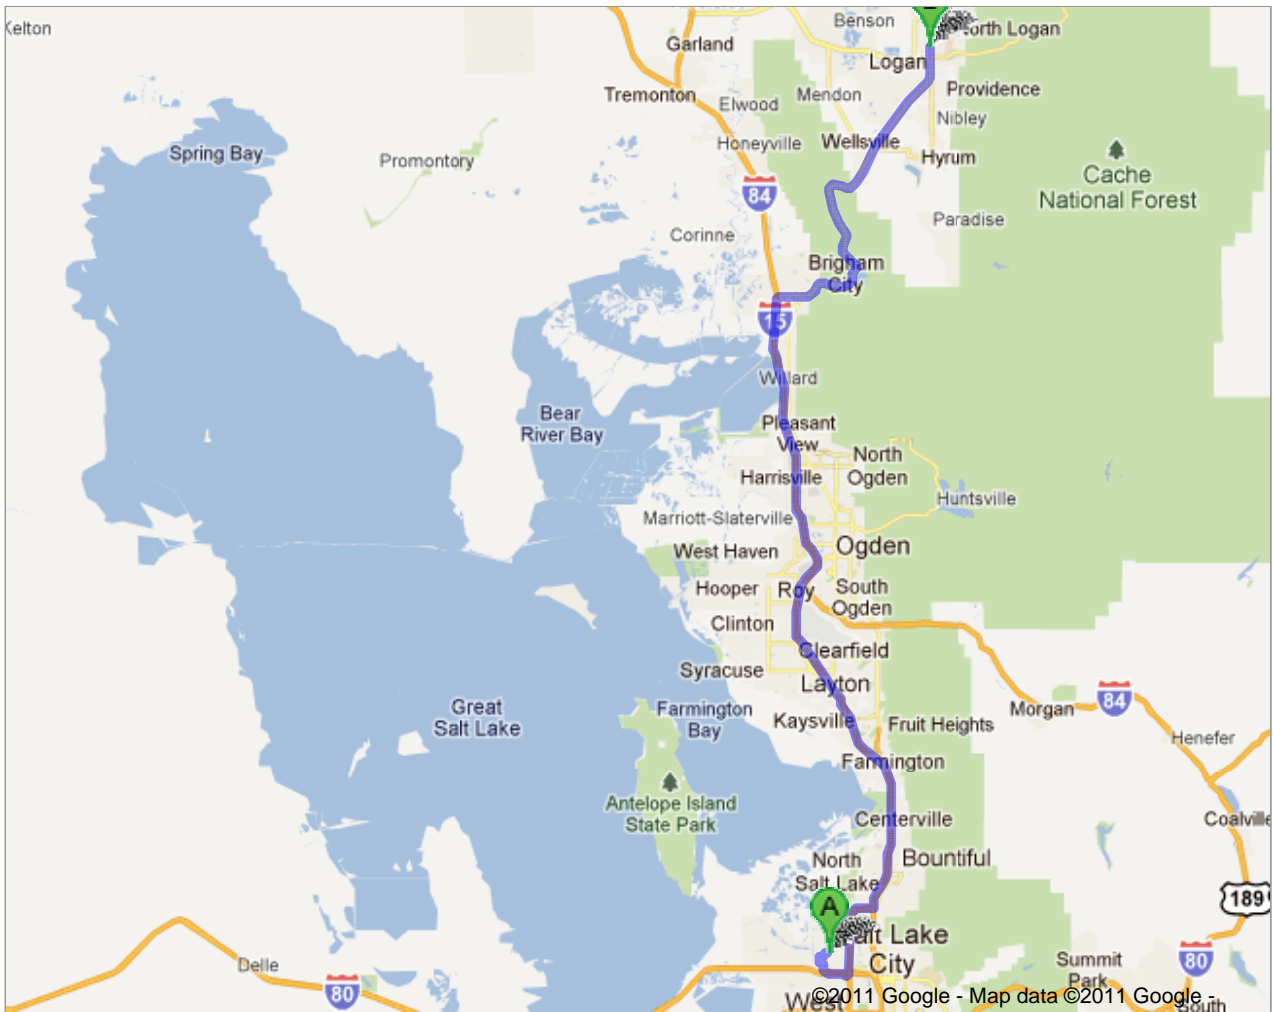

Salt Lake City International Airport

776 North Terminal Drive, Salt Lake City, Utah

(801) 575-2400

1. Head out of airport, follow I-80 signs to SLC ~1 mi
2. Take the I-80 E ramp on the left to City Center/Ogden/Provo 0.7 mi
3. Keep left at the fork, follow signs for I-80 E and merge onto I-80 E 1.0 mi
4. Take exit 117 toward I-215 N/Ogden 1.0 mi
5. Merge onto I-215 N 6.4 mi
6. Merge onto I-15 N 10.3 mi
7. Slight left to stay on I-15 N 37.9 mi
8. Take exit 362 for 1100 S St toward US-91/US-89 453 ft  
Continue on US-89/91 through canyon 25.6 mi
9. Continue North on Main Street to 2500 North (Airport Road) ~4.5mi
10. Turn left on 2500 North
11. Turn right on 200 West (this will be the first road on the right)
12. Turn left on the first unmarked road
13. Turn right on the next unmarked road and travel to parking lot on right.
14. Enter at the southwest door.

Destination:

Ophir-Spiricon, LLC

3050 North 300 West

North Logan, UT 84341

435-753-3729

To see all the details that are visible on the screen, use the "Print" link next to the map.

To see all the details that are visible on the screen, use the "Print" link next to the map.