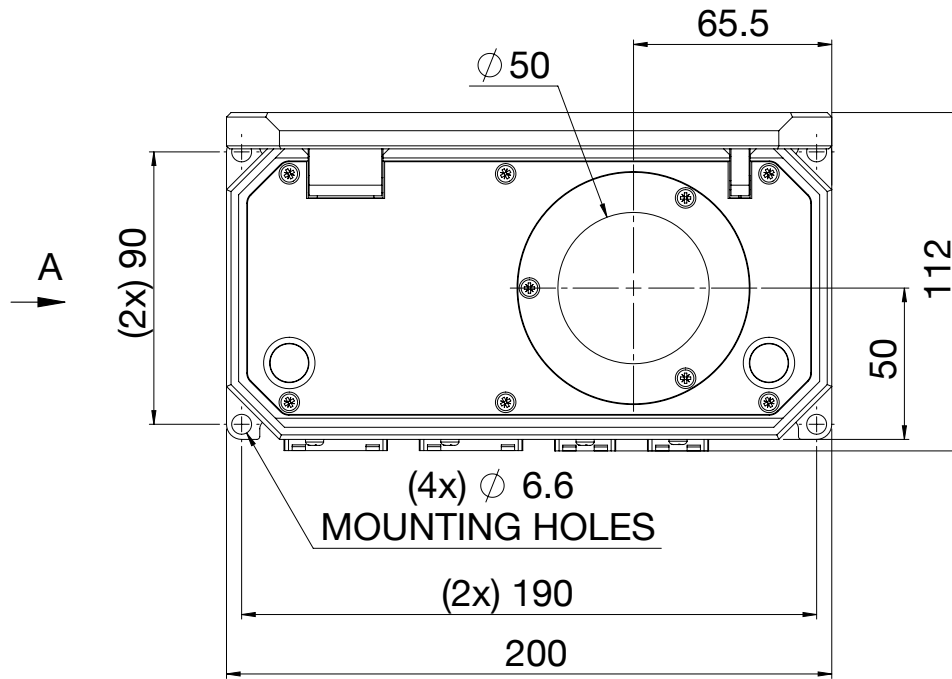

OPENED COVER

VIEW A
90.00°

CLOSED COVER