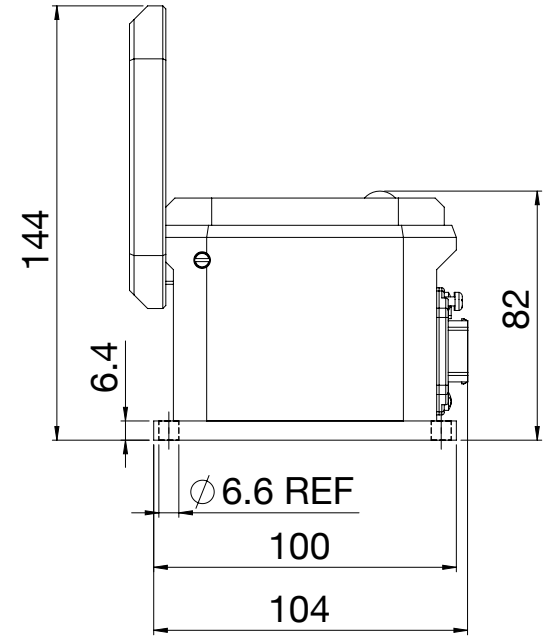

OPENED COVER

VIEW A
90.00°

CLOSED COVER