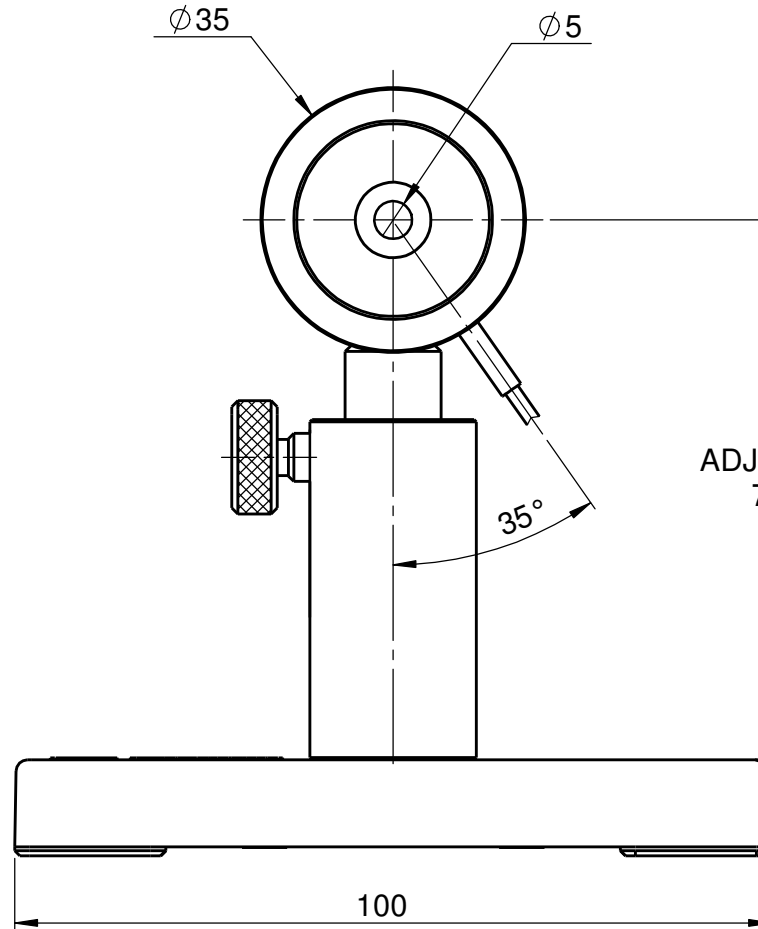

With Filter Off

ADJUSTABLE  
76-125

With Filter Installed