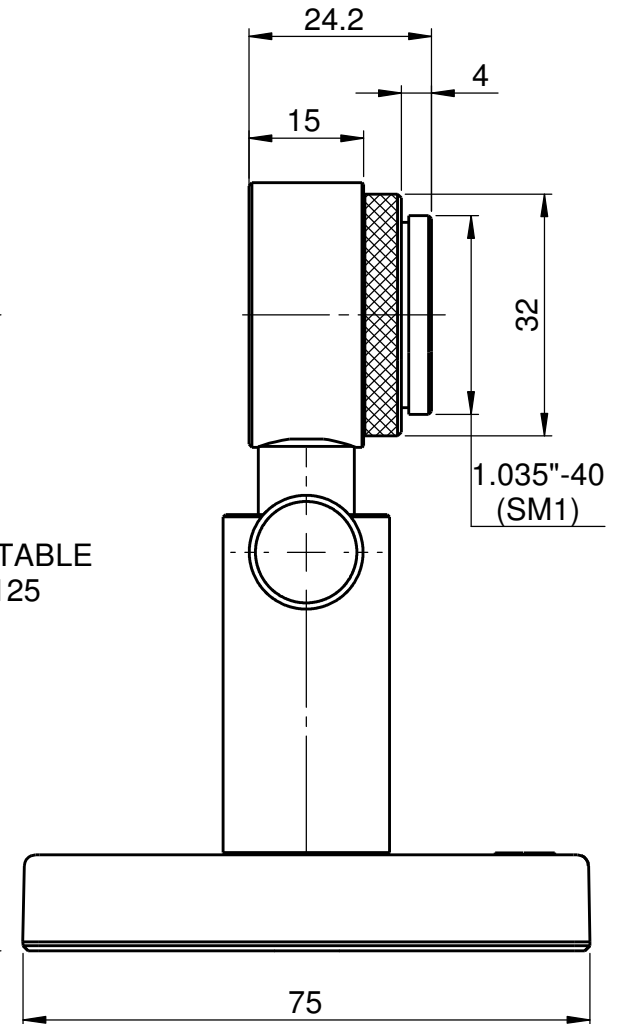

With Filter Off

ADJUSTABLE  
76-125

With Filter Installed