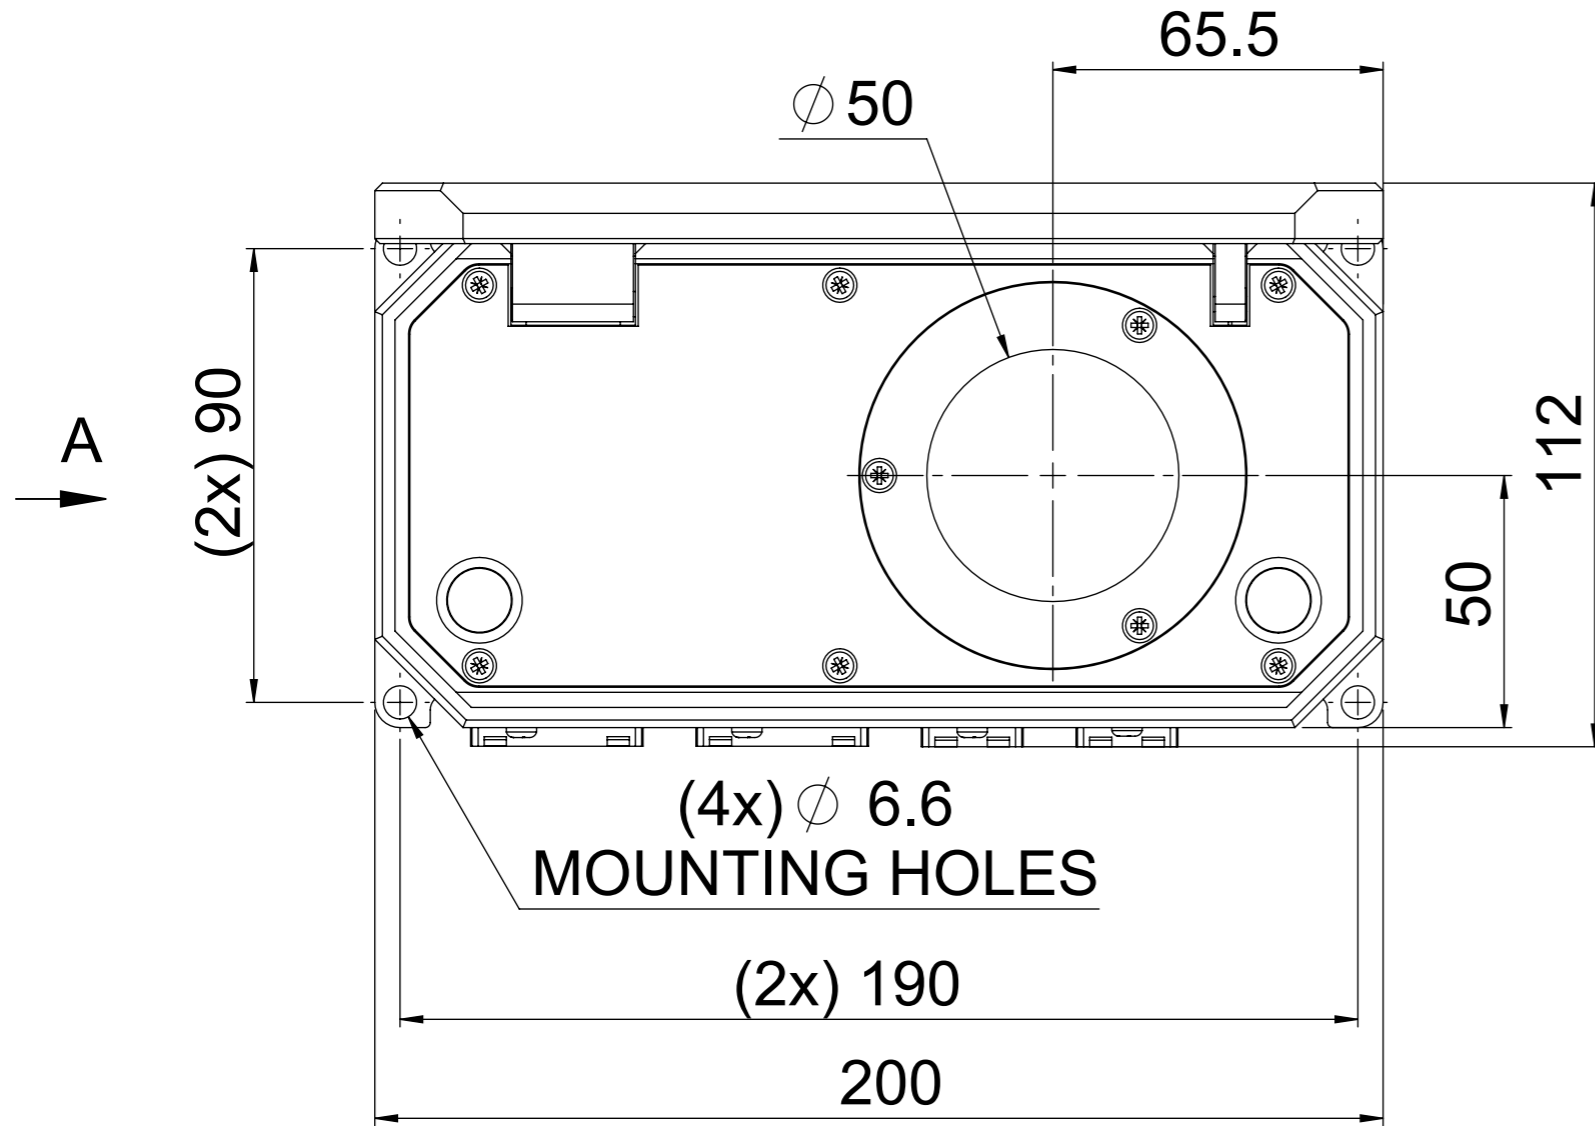

OPENED COVER

VIEW A
90.00°

CLOSED COVER