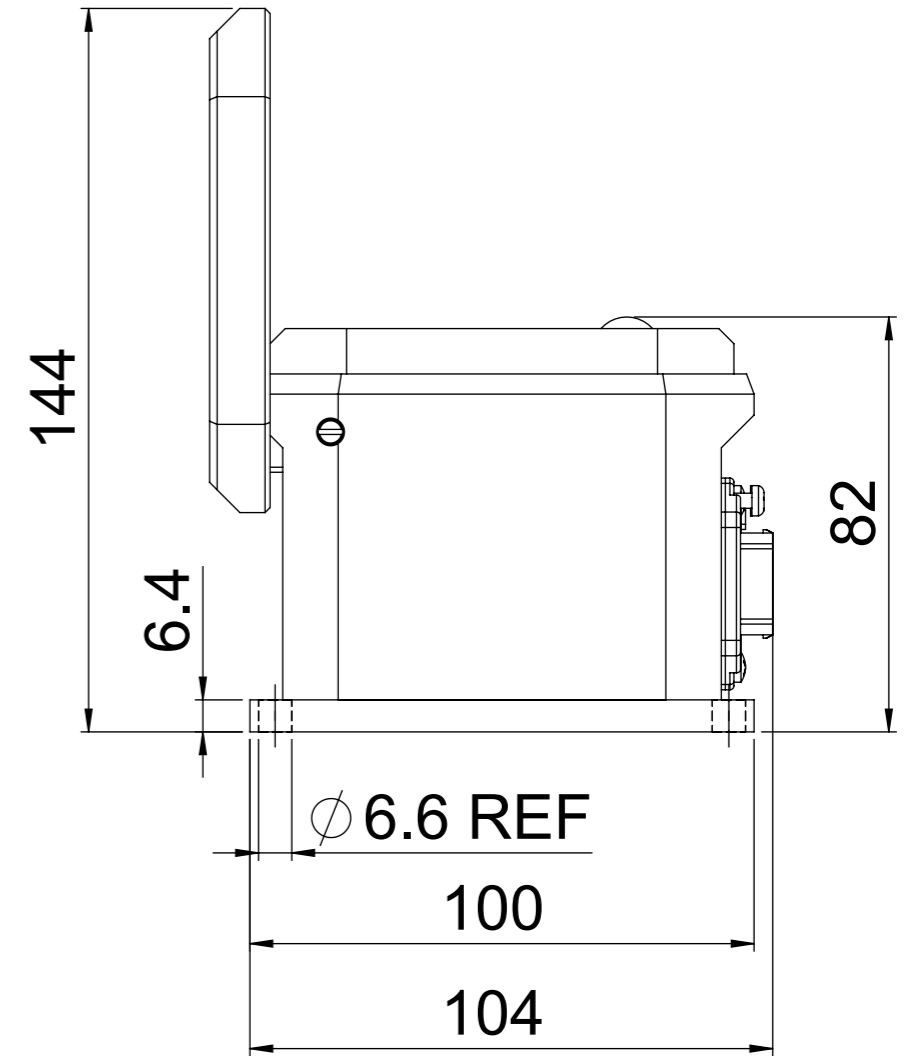

OPENED COVER

VIEW A
90.00°

CLOSED COVER