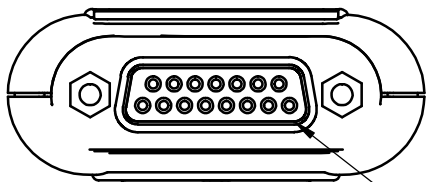

USB PORT
CONNECTED TO PC

Rear View

55

INDICATOR LED

Top View

23

Side View

Bottom View

Front View

D15 - FEMALE CONNECTOR
CONNECTED TO OPHIR SENSOR