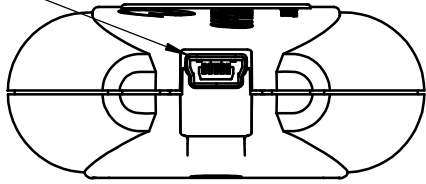

USB PORT
CONNECTED TO PC

Rear View

55

INDICATOR LED

Top View

23

Side View

Bottom View

Front View

D15 - FEMALE CONNECTOR
CONNECTED TO OPHIR SENSOR