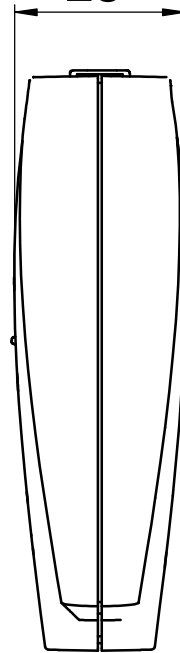

USB PORT
CONNECTED TO PC

Rear View

55

INDICATOR LED

Top View

23

Side View

Bottom View

Front View

D15 - FEMALE CONNECTOR
CONNECTED TO OPHIR SENSOR