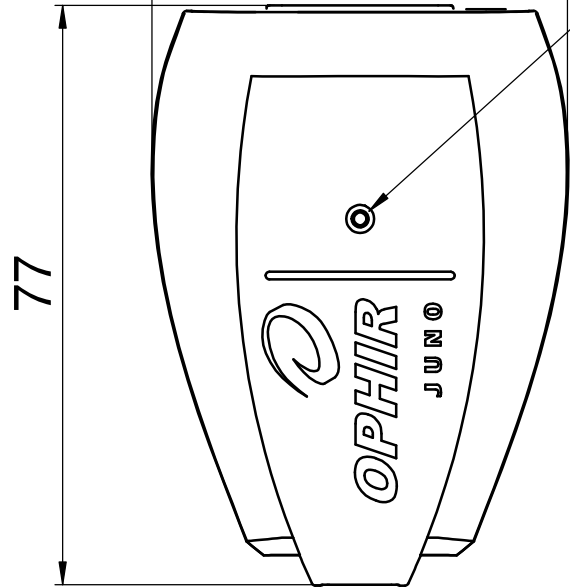

USB PORT
CONNECTED TO PC

Rear View

55

INDICATOR LED

Top View

23

Side View

Bottom View

Front View

D15 - FEMALE CONNECTOR
CONNECTED TO OPHIR SENSOR