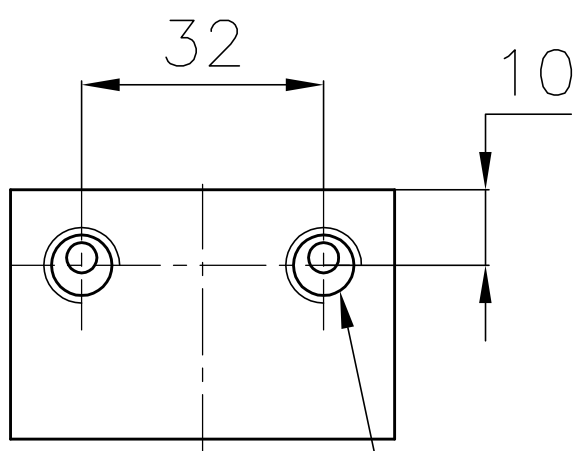

MOUNTING HOLES
(4x) M4x8deep

(2x) 1/8" NPT
TAPS FOR WATER CONNECTORS