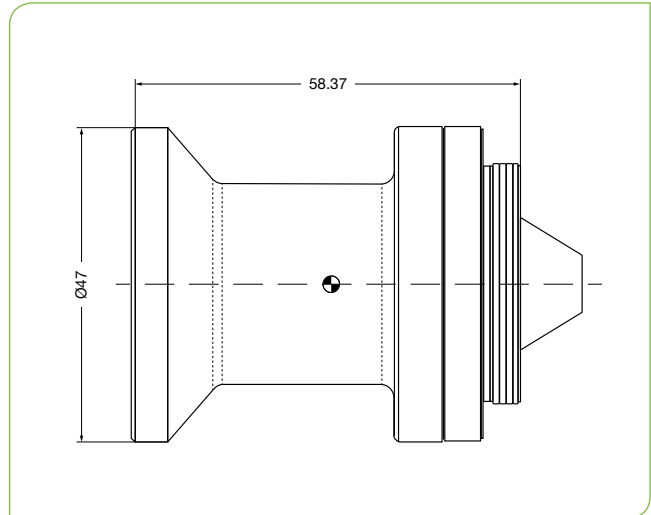

SupIR 6.5mm f/1.0, Fixed Athermalized 680423*

TYPICAL ICD

LWIR | 1-FOV

HD
FORMAT

HFOV	320x240	384x288	640x480	1024x768
25μ	64°	74.2°		
17μ	45.6°	53.8°	82°	
12μ	32.9°	39.1°	61.8°	90°
10μ	27.6°	32.9°	52.9°	78.2°

Property	Value
Optical	
Focal Length	6.5mm
F/#	1
Average Transmission (8-12μm)	>93%
Back Focal Length	12.89mm in air
Mechanical	
Focus Mechanism	Fixed
Depth of Field	1.6m to infinity
Focus Range	0.8m to infinity
Weight	132gr
Max. Dimensions	Ø 60 mm x 58.37mm
Environmental	
Operating Temperature	-40°C to +80°C
Storage Temperature	-40°C to +80°C
Sealing	IP 67 front element only
Configurations	
680423-002	High Durability