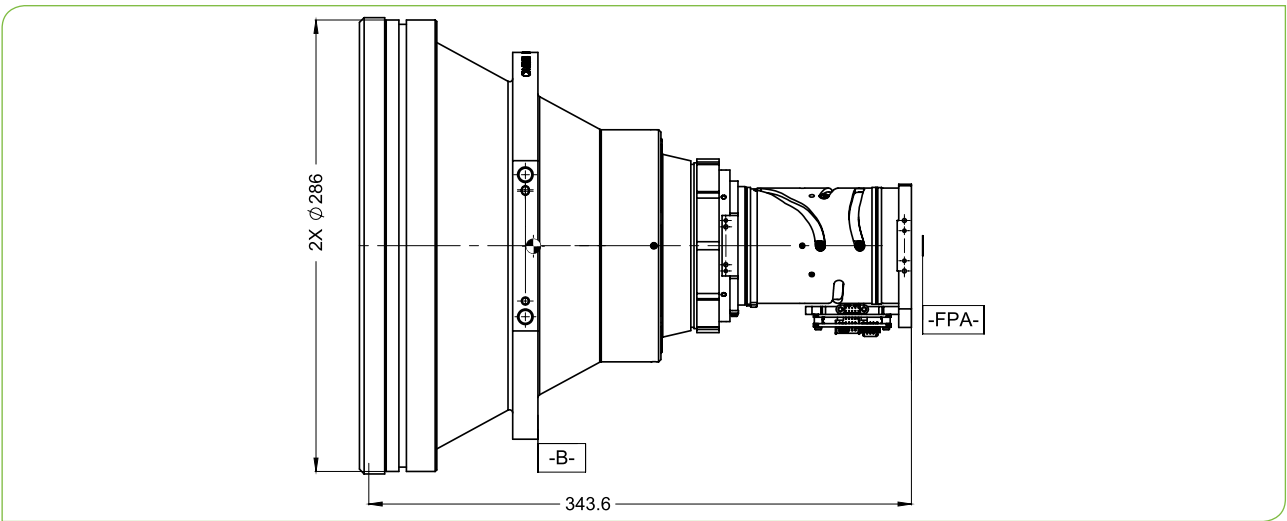

### WFOV(72mm)

for configuration 680425 003/00

| HFOV | 320x256 | 480x384 | 640x512 | 1280X1024 |
|------|---------|---------|---------|-----------|
| 15μ  | 5.0°    | 7.3°    | 9.3°    |           |
| 10μ  |         |         | 5.0°    | 9.3°      |

### NFOV(900mm)

| HFOV | 320x256 | 480x384 | 640x512 | 1280X1024 |
|------|---------|---------|---------|-----------|
| 30μ  | 0.6°    | 0.9°    |         |           |
| 20μ  | 0.4°    | 0.6°    | 0.8°    |           |
| 15μ  | 0.3°    | 0.5°    | 0.6°    |           |
| 10μ  |         |         | 0.4°    | 0.8°      |

MWIR | ZOOM

| Property               | Value  |
|------------------------|--|
| <b>Mechanical</b>      |  |
| Weight                 | ~8kg   |
| Max. Dimensions        | Ø286 x 343.6mm   |
| <b>Electrical</b>      |  |
| Lens Control           | Designated lens controller                                       |
| Drive Voltage          | 6-12VDC  |
| Current Consumption    | < 0.5A average, 1.0A peak  |
| Communication Protocol | RS422  |
| <b>Environmental</b>   |  |
| Operation Temperature  | -32°C to +75°C   |
| Storage Temperature    | -54°C to +85°C   |
| Sealing                | IP 67 front element only   |
| <b>Configurations</b>  |  |
| 680425-001             | 45-900mm f/4 CSH=19.4mm 640x512x15µ High Durability              |
| 680425-002             | 45-900mm f/4 CSH=19.4mm 640x512x15µ Low Reflection Hard Carbon   |
| 680425-003             | 72-900mm f/4 CSH=19.4mm 1280x1024x10µ High Durability            |
| 680425-004             | 72-900mm f/4 CSH=19.4mm 1280x1024x10µ Low Reflection Hard Carbon |
| 680426-001             | 45-900mm f/4 CSH=20.5mm 640x512x15µ High Durability              |
| 680426-002             | 45-900mm f/4 CSH=20.5mm 640x512x15µ Low Reflection Hard Carbon   |
| 680426-003             | 72-900mm f/4 CSH=20.5mm 1280x1024x10µ High Durability            |
| 680426-004             | 72-900mm f/4 CSH=20.5mm 1280x1024x10µ Low Reflection Hard Carbon |